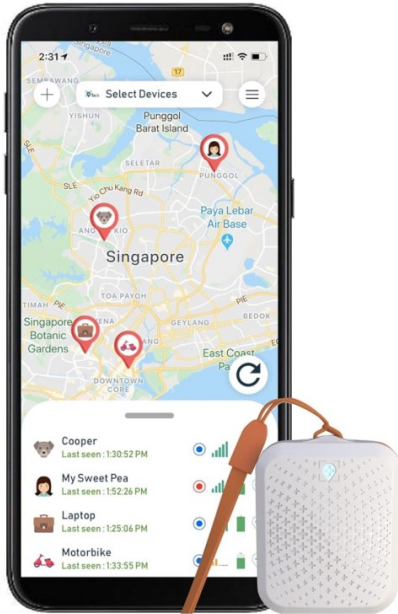

Lost Model Trackers as at Feb 2024

Tack GPS Tracker

[Lowest Monthly fee] 30 Days Battery Life]
Tack GPS Location Tracker - Child, Kids, Pet, Dog, Cat, Alzheimer, Dementia, Elderly, Car, Vehicles, Bike, Personal Tracking Device. GPS + WiFi + Cellular

Visit the tack Store
3.9 ★★★★★ 108 ratings | Search this page

$89⁹⁰

✓prime One-Day

Model: Tack GPS Tracker

Tack GPS Tracker	Wonder Sleeve (Grey & Black)
$89.90	$27.17
✓prime	✓prime

Brand	tack
Special feature	GPS Satellites, Cell Tower Triangulation, Wifi Positioning System
Supported application	GPS
Included components	Battery, SIM Card
Battery life	30 days

Delivery Collection

$89⁹⁰

✓prime One-Day

FREE delivery **Tomorrow, 8 February**. Order within 9 hrs 36 mins

📍 Deliver to Ron - Mosman 2088

In stock

Quantity: 1

Add to Cart

Buy Now

Ships from Amazon
Sold by TackGPS
Payment Secure transaction

☐ Add a gift receipt for easy returns

Add to Wish List

About this item

- 30 days Ultra long operating battery life powered by smart A.I and advanced movement detection algorithm
- Works both indoors + outdoors and independently from your mobile phone. Does not rely on your phone bluetooth connection to send location to TackGPS App like other bluetooth trackers do.
- Safe Zones - Automatically receives arrival and departure notifications on TackGPS App whenever device enters or leaves preset Safe Zones. The TackGPS App is available for free on Google Play and Apple APP store.
- SIM card included, first 30 days subscription Free, thereafter ultra affordable monthly starting from US$2.99/month.
- Unlimited free roaming data in more than 30 countries world-wide including Australia, New Zealand, USA and all major EU countries! Check out the list of supported countries at <https://www.tackgps.app/support>
- Water resistant and dust-proof for all weather operation
- 1-year Warranty included with Tack GPS

Available from Amazon

<https://www.amazon.com.au/Battery-Tack-GPS-Location-Tracker/dp/B0922KMDC5/ref=sr_1_1?keywords=tackgps%2Btracker&sr=8-1&th=1>

Advantage: Real-time GPS and Cellular triangulation tracking, small, Tack GPS tracker is relative cost effective, internal re-chargeable battery

Disadvantage: Monthly network access cost – best deal $4.60 per month